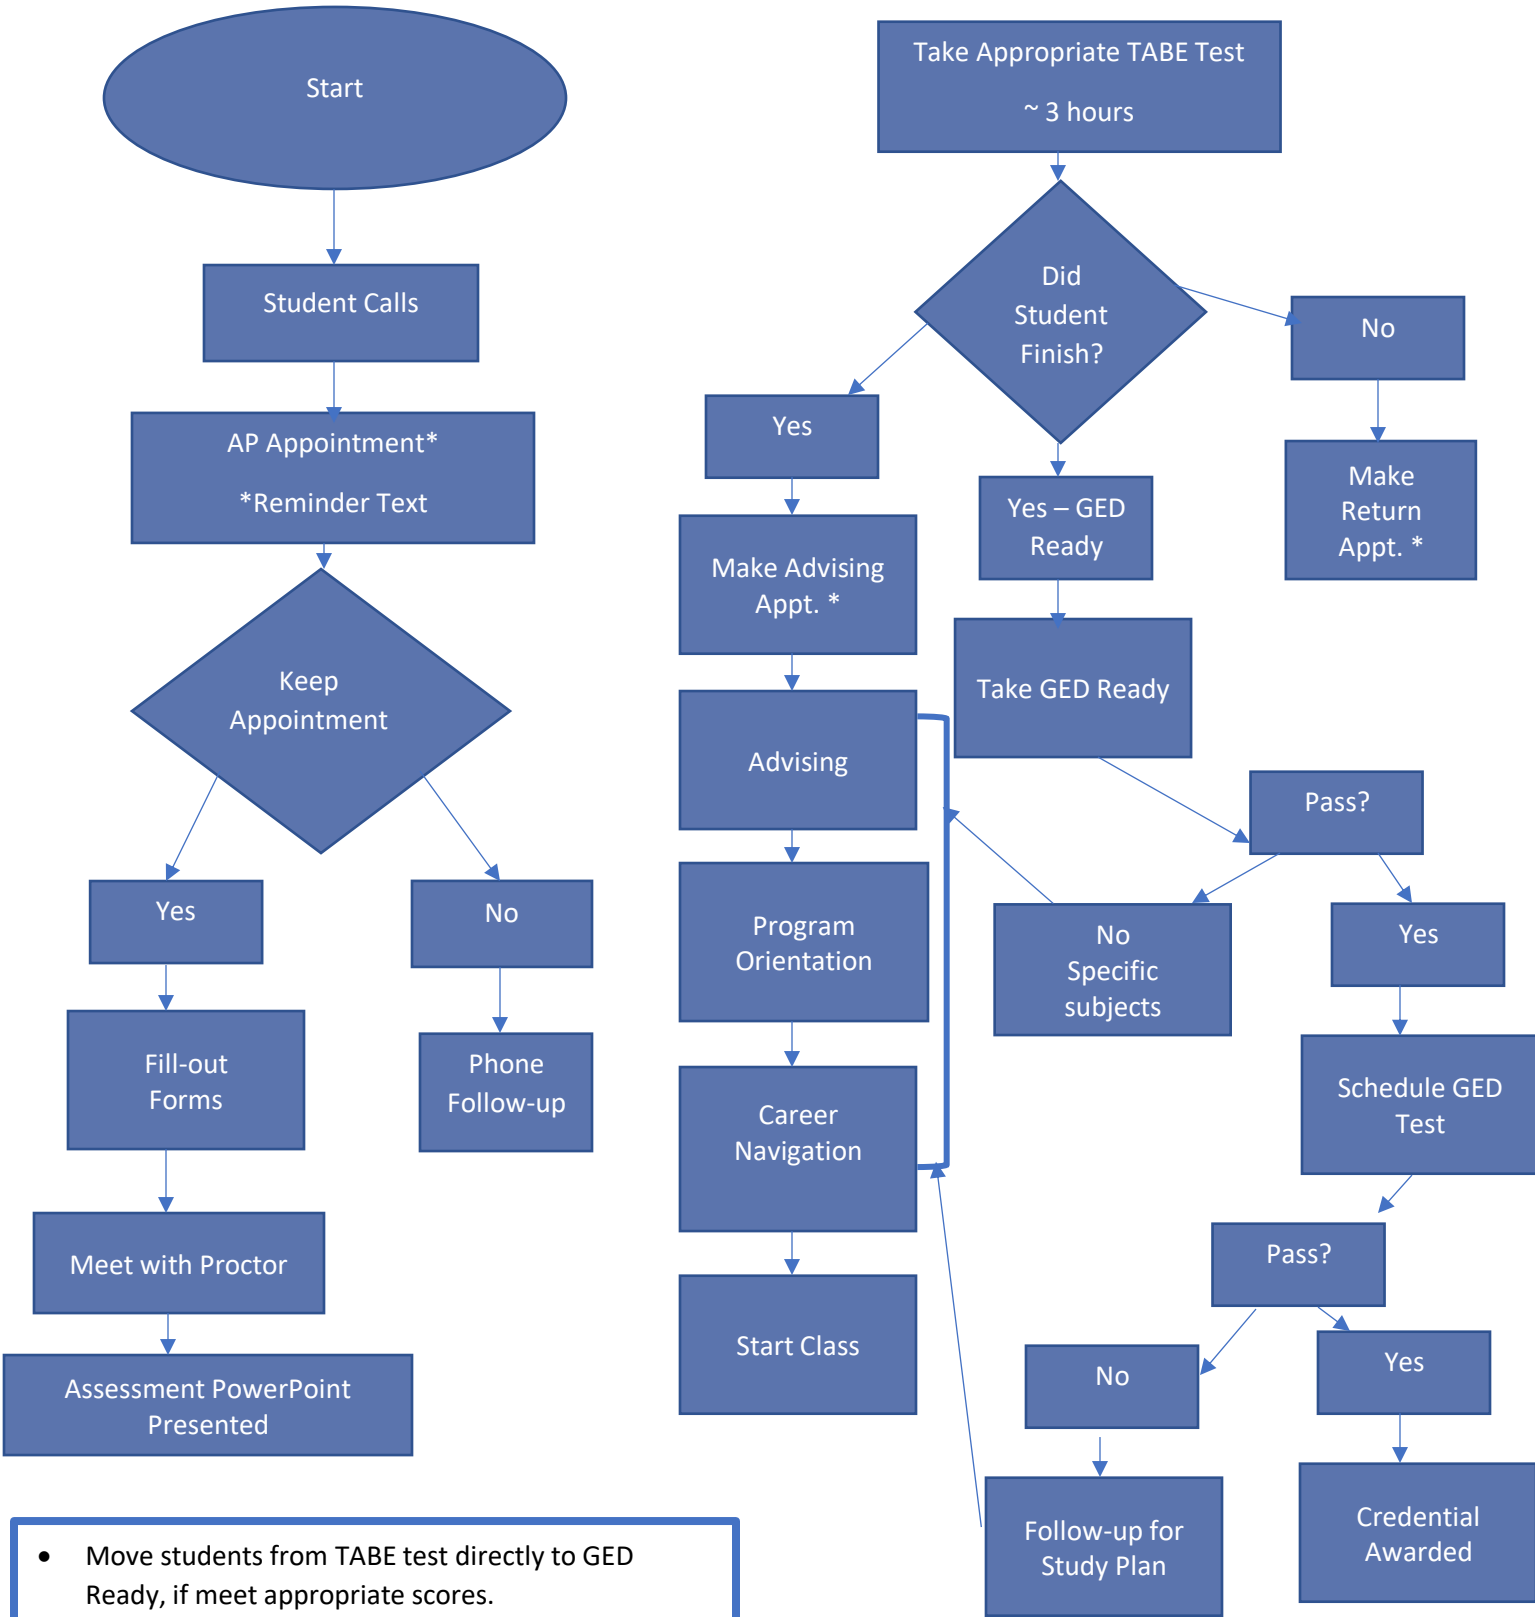

**Bluegrass Community and Technical College
 KY Skills U Current Intake/Orientation Process Revised (April 2019)**

- Move students from TABE test directly to GED Ready, if meet appropriate scores.
- Enable students to address goals more efficiently
- Opportunities for students to move to class, if instruction is required.
- Resulted in 35% increase in students taking GED Ready