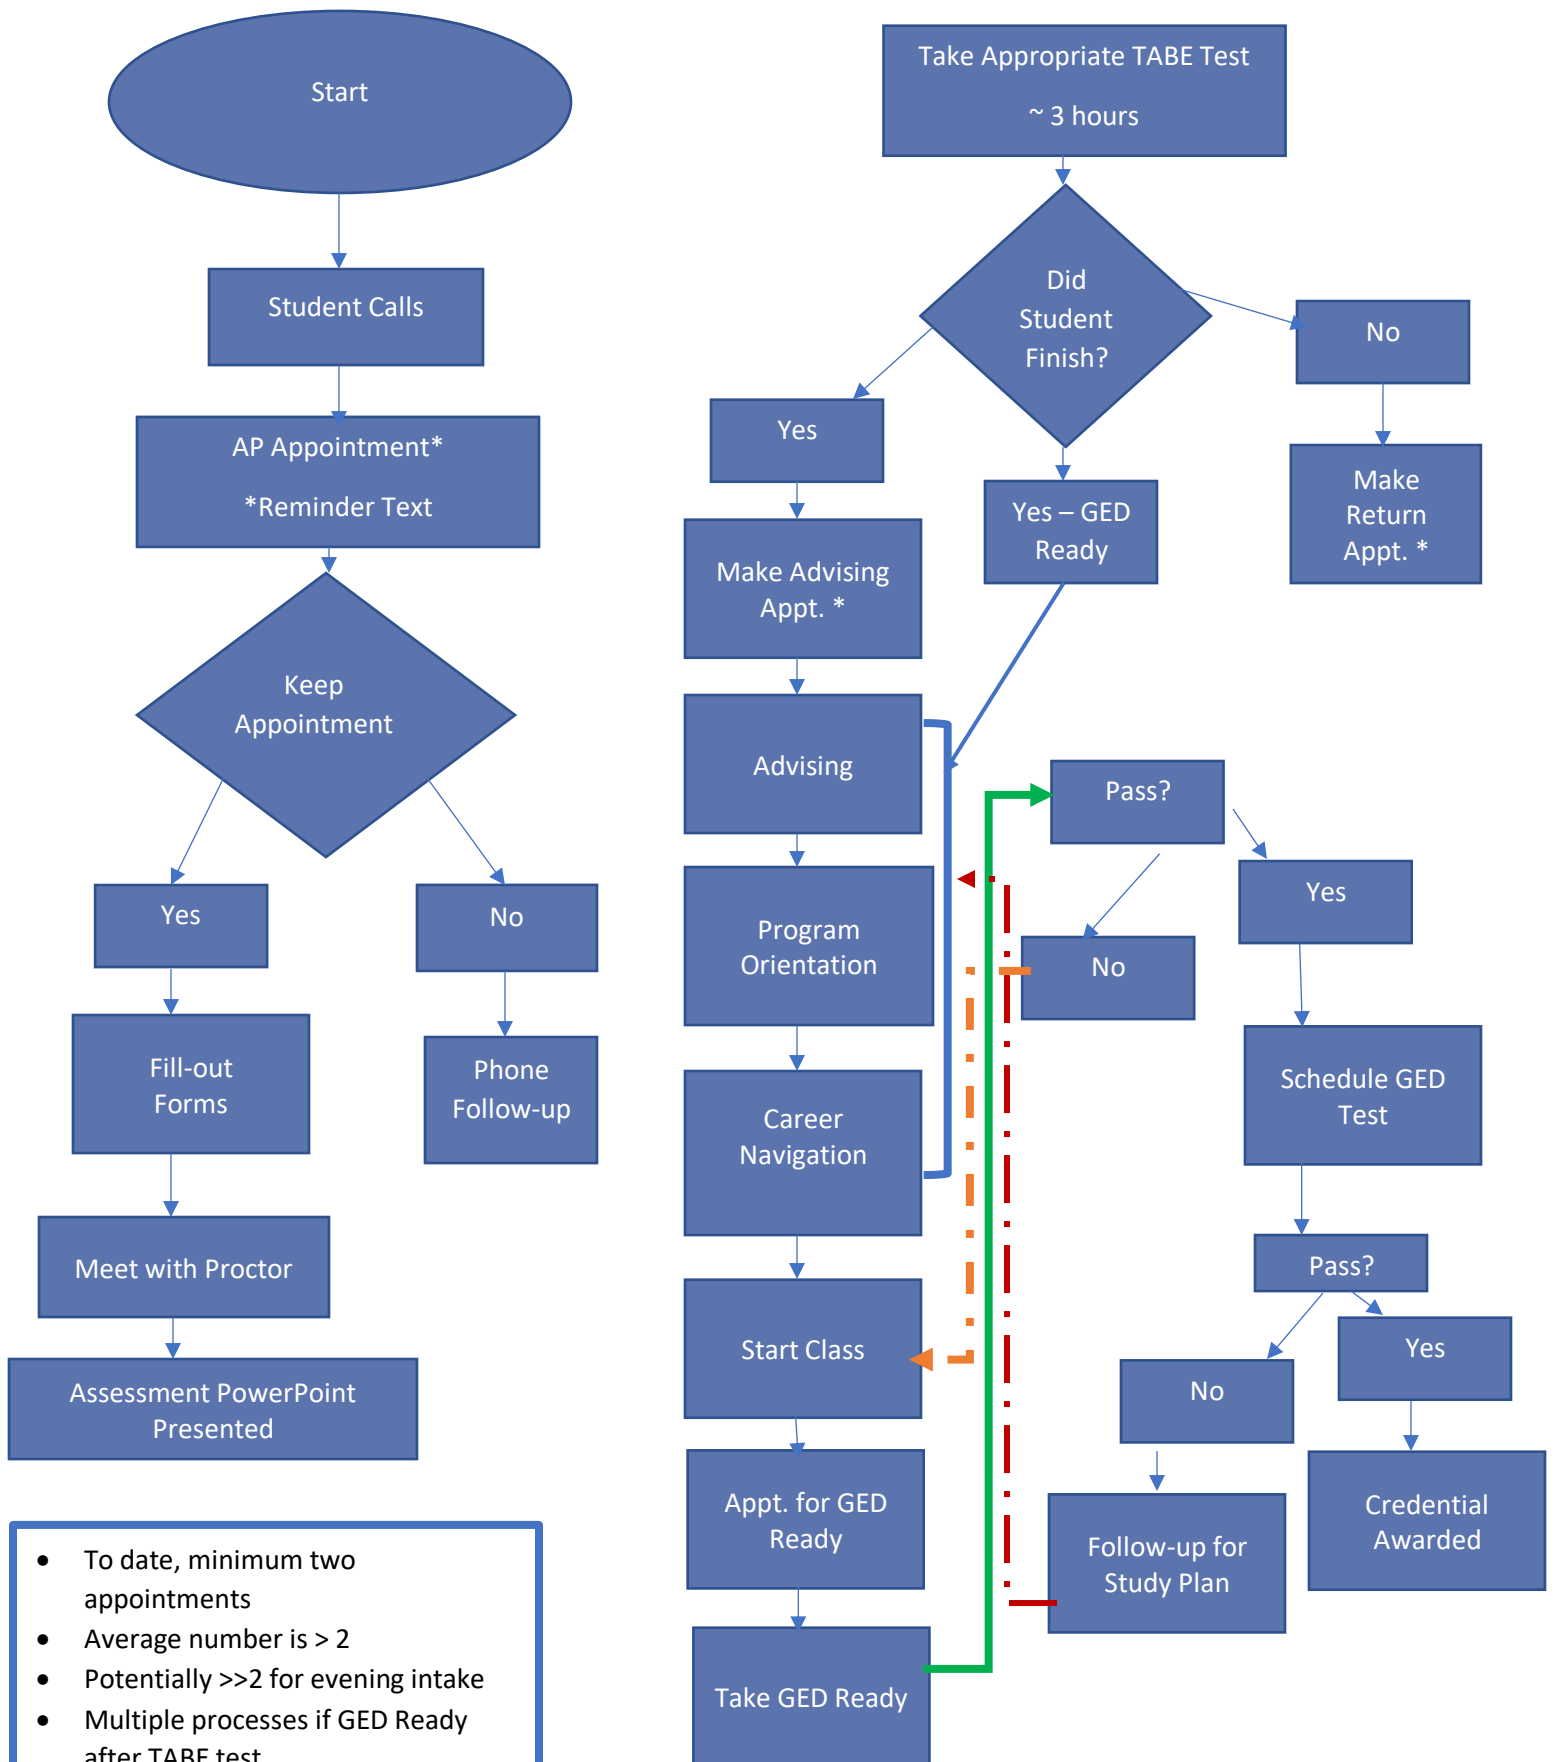

Bluegrass Community and Technical College KY Skills U Current Intake and Testing Process (March 2019)

- To date, minimum two appointments
- Average number is > 2
- Potentially >>2 for evening intake
- Multiple processes if GED Ready after TABE test

*Mandatory